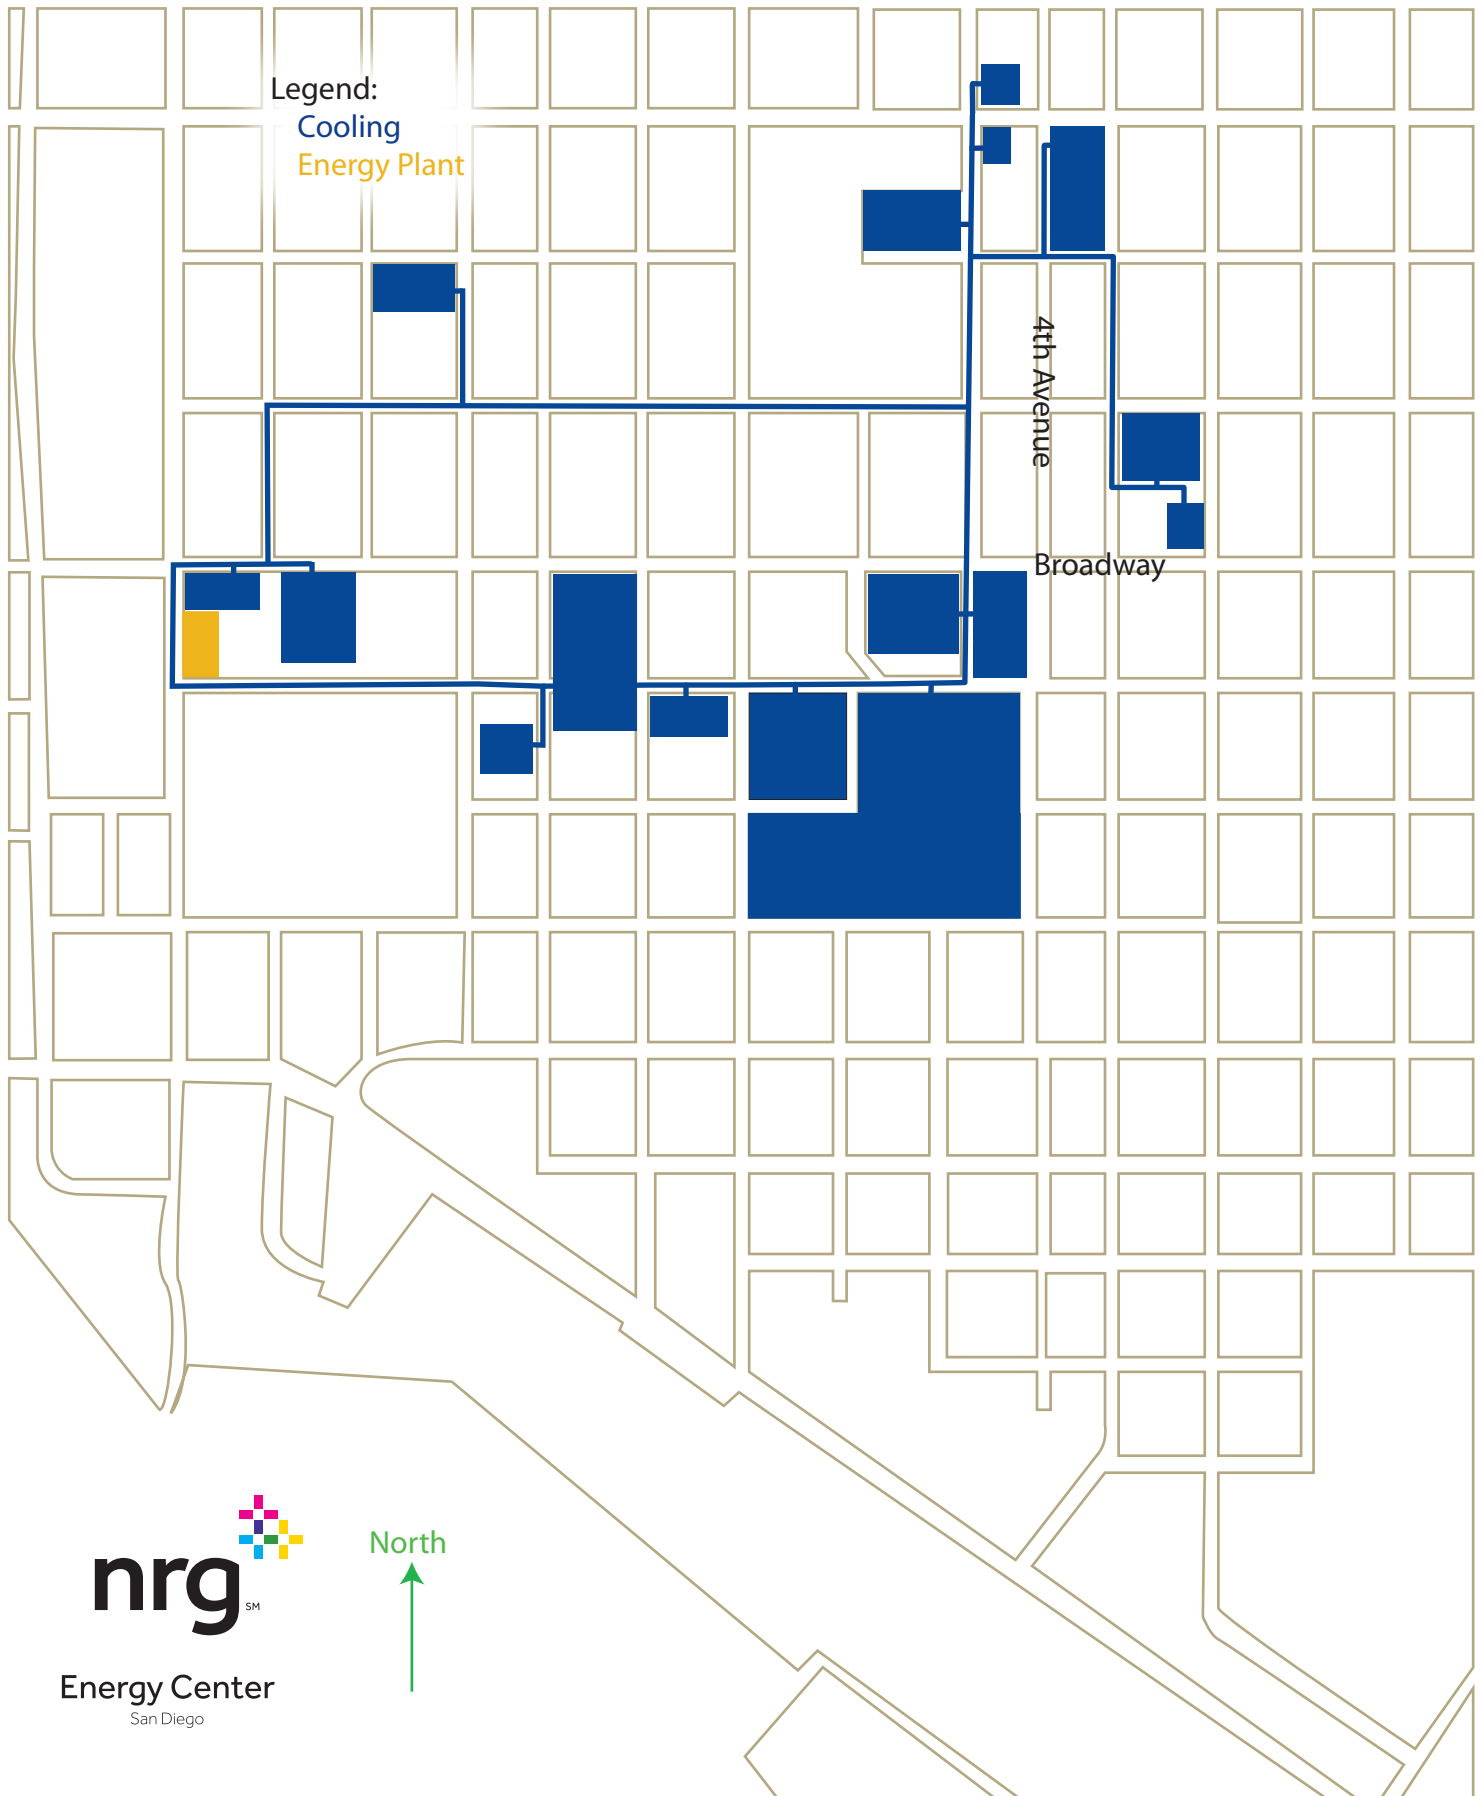

San Diego Service Area

Legend:
Cooling
Energy Plant

4th Avenue

Broadway

Energy Center
San Diego